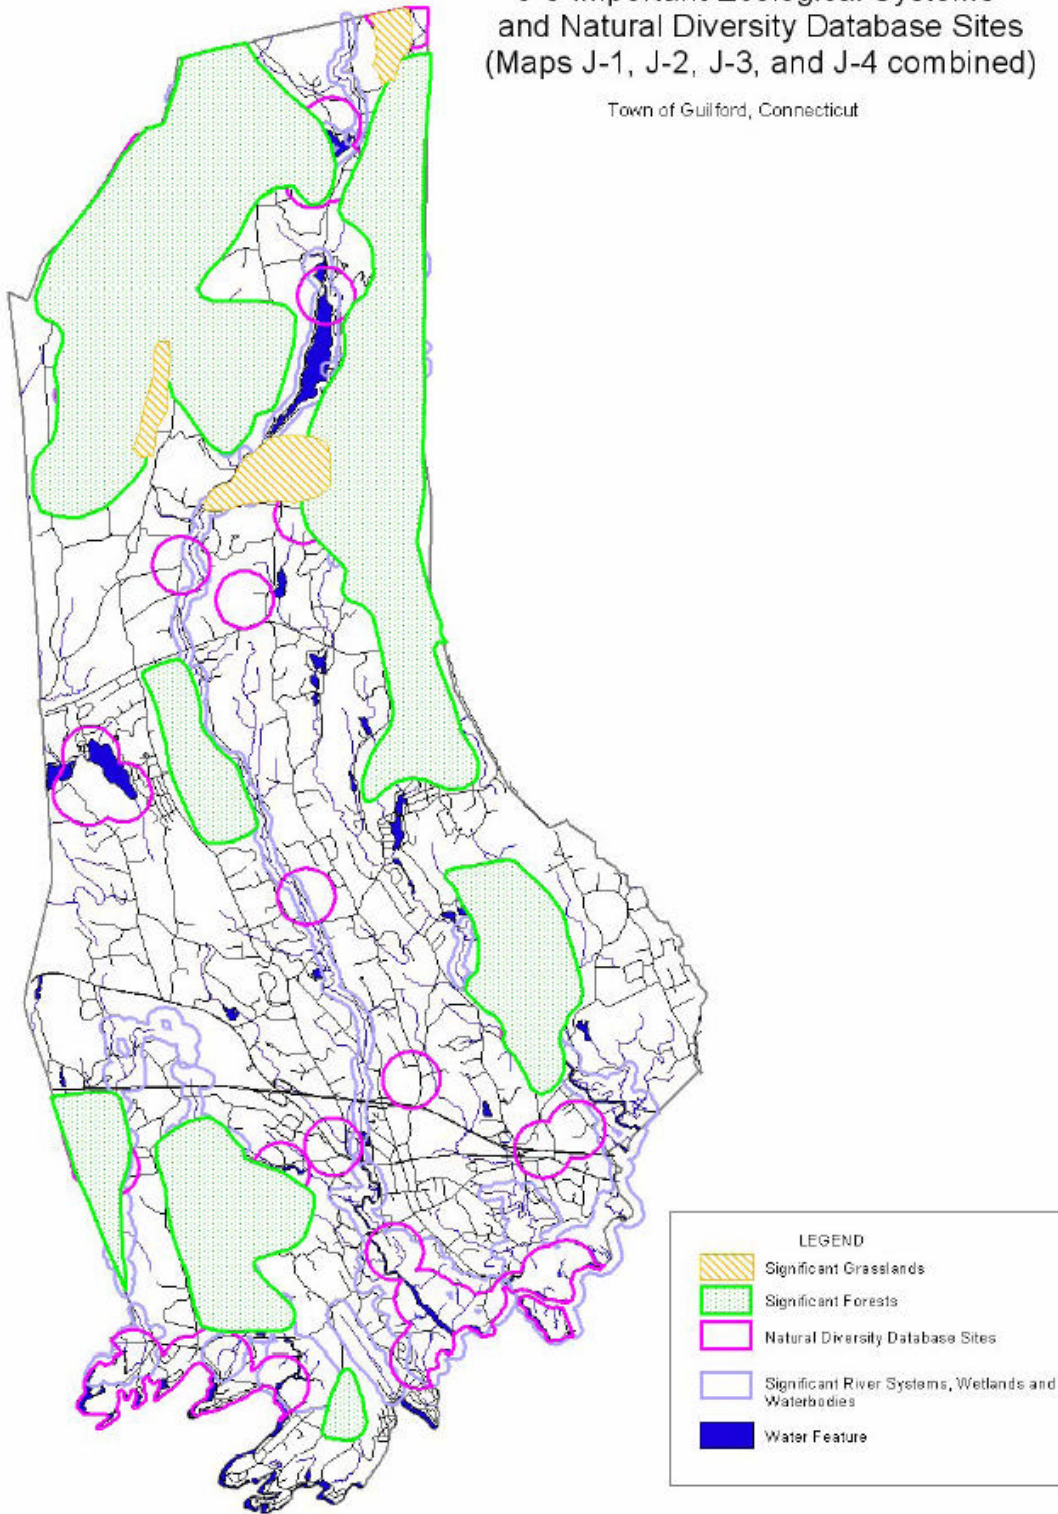

# J-5 Important Ecological Systems and Natural Diversity Database Sites (Maps J-1, J-2, J-3, and J-4 combined)

Town of Guilford, Connecticut

Source: Town of Guilford GIS, 2004.  
Prepared by Leslie Kane

Scale: 1"=5,000'