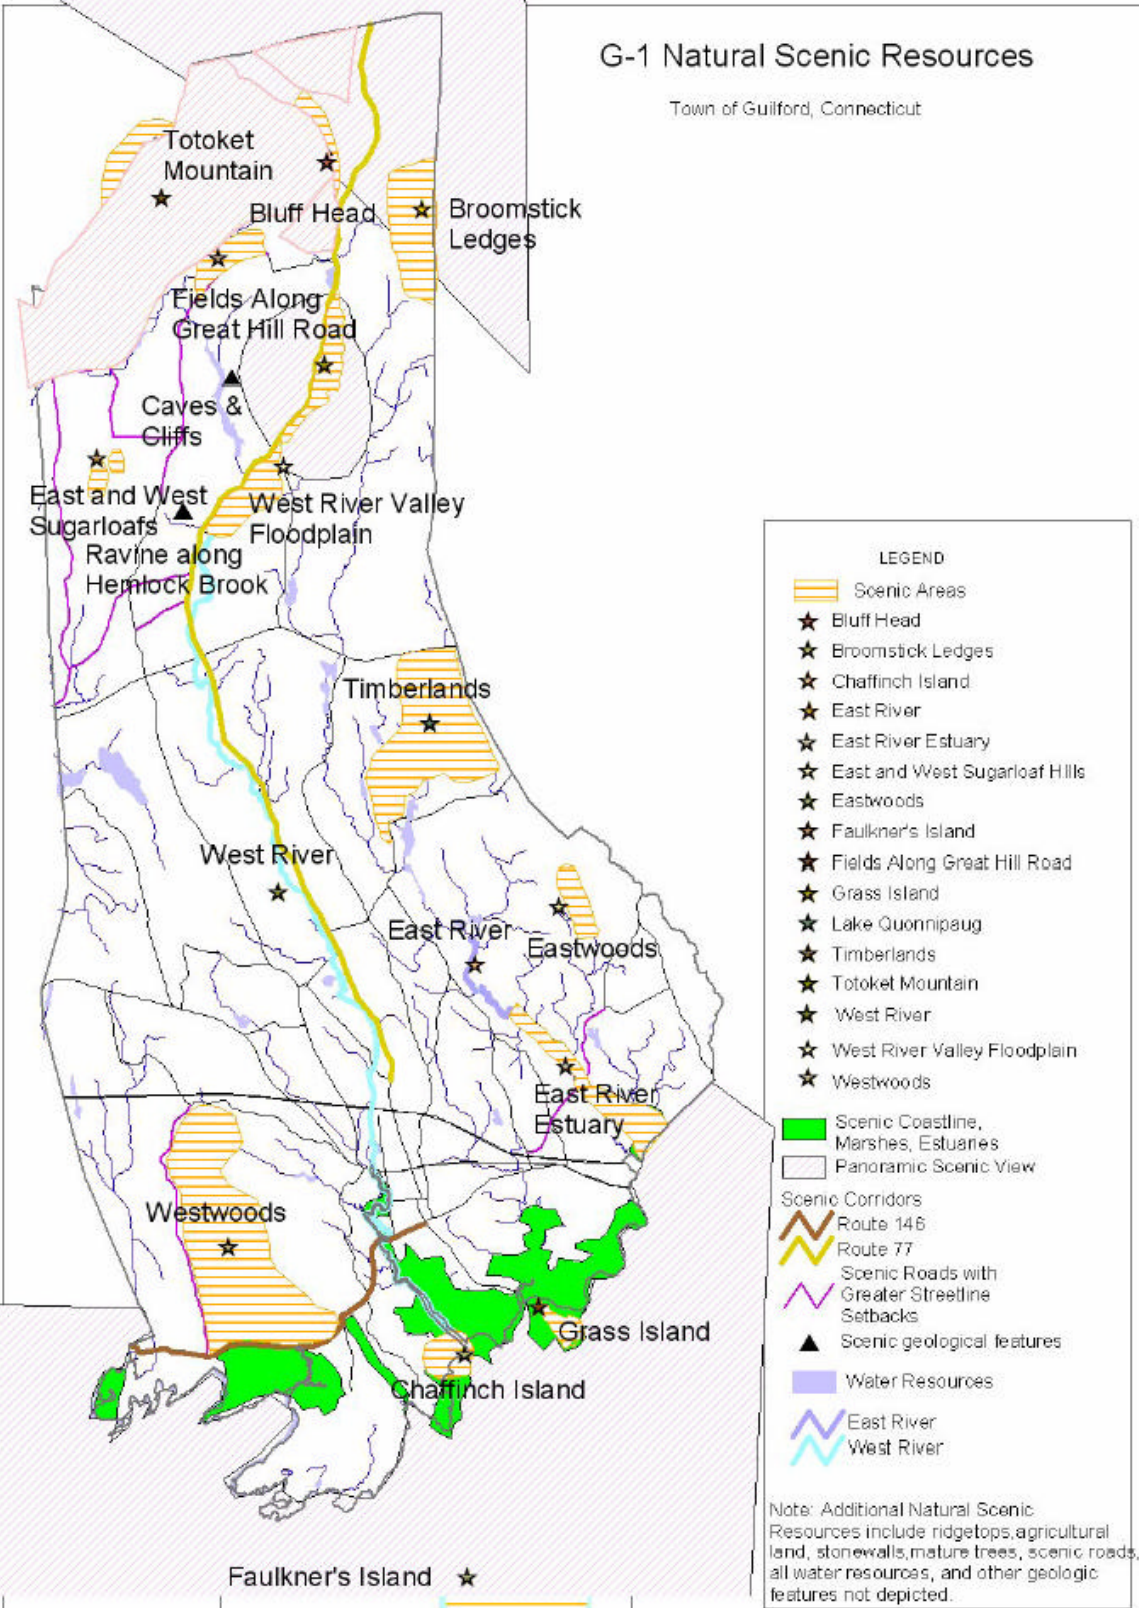

G-1 Natural Scenic Resources

Town of Guilford, Connecticut

Source: Town of Guilford GIS, 2004.
Prepared by Leslie Kane

Scale: 1"=5,000'