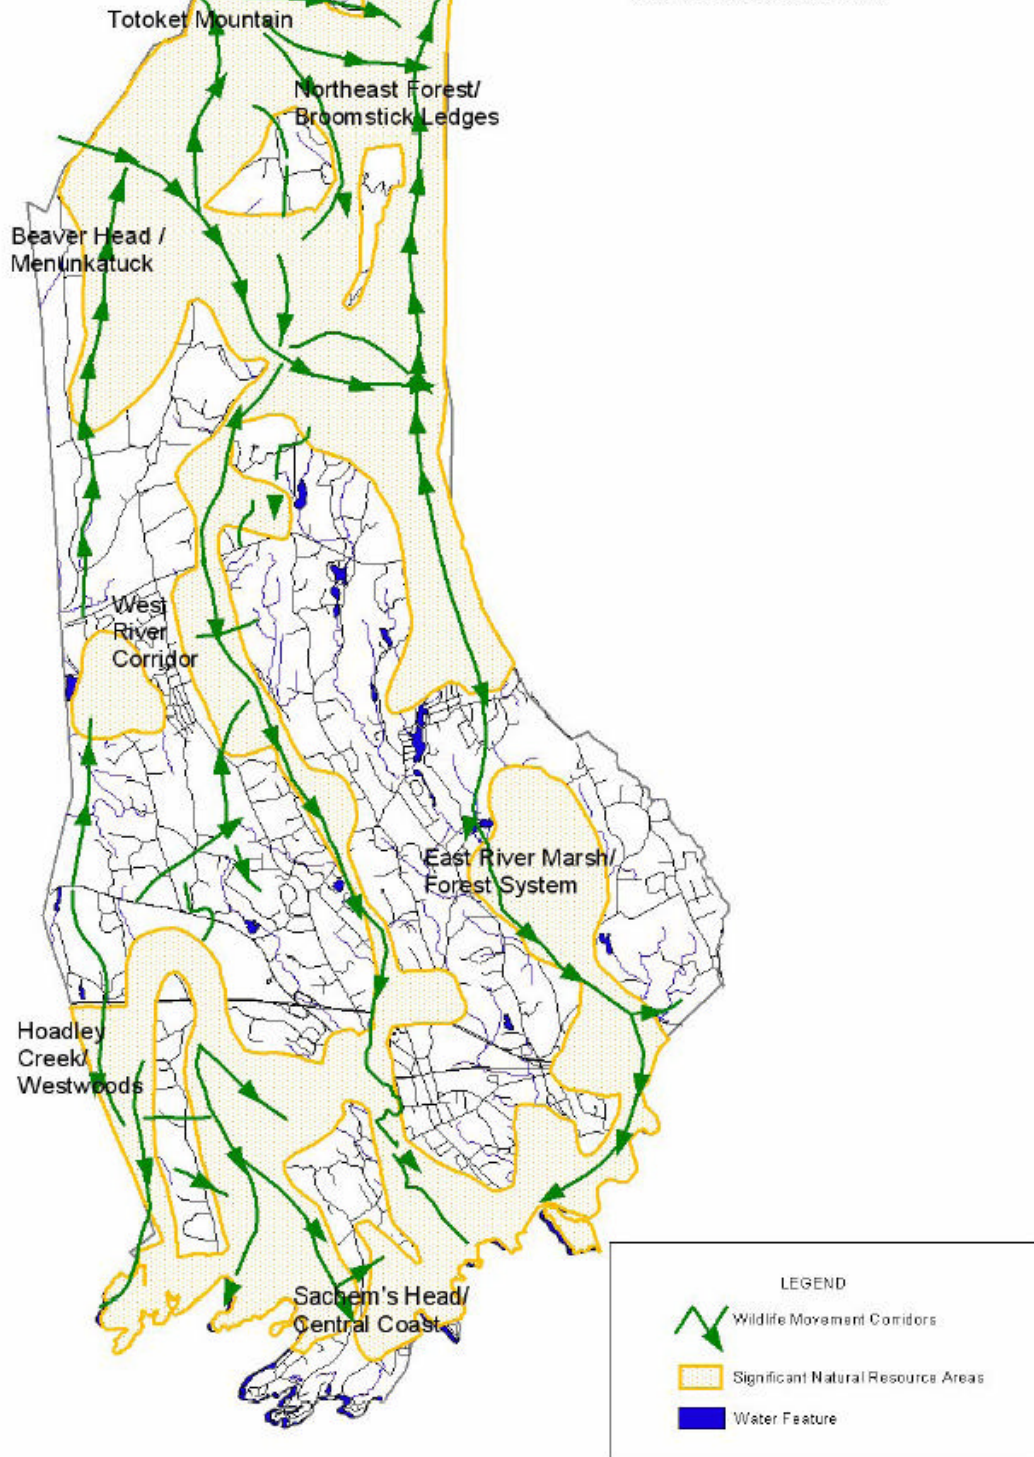

J-6 Significant Natural Resource Areas By Location

Town of Guilford, Connecticut

Source: Town of Guilford GIS, 2004.
Prepared by Leslie Kane

Scale: 1"=5,000'