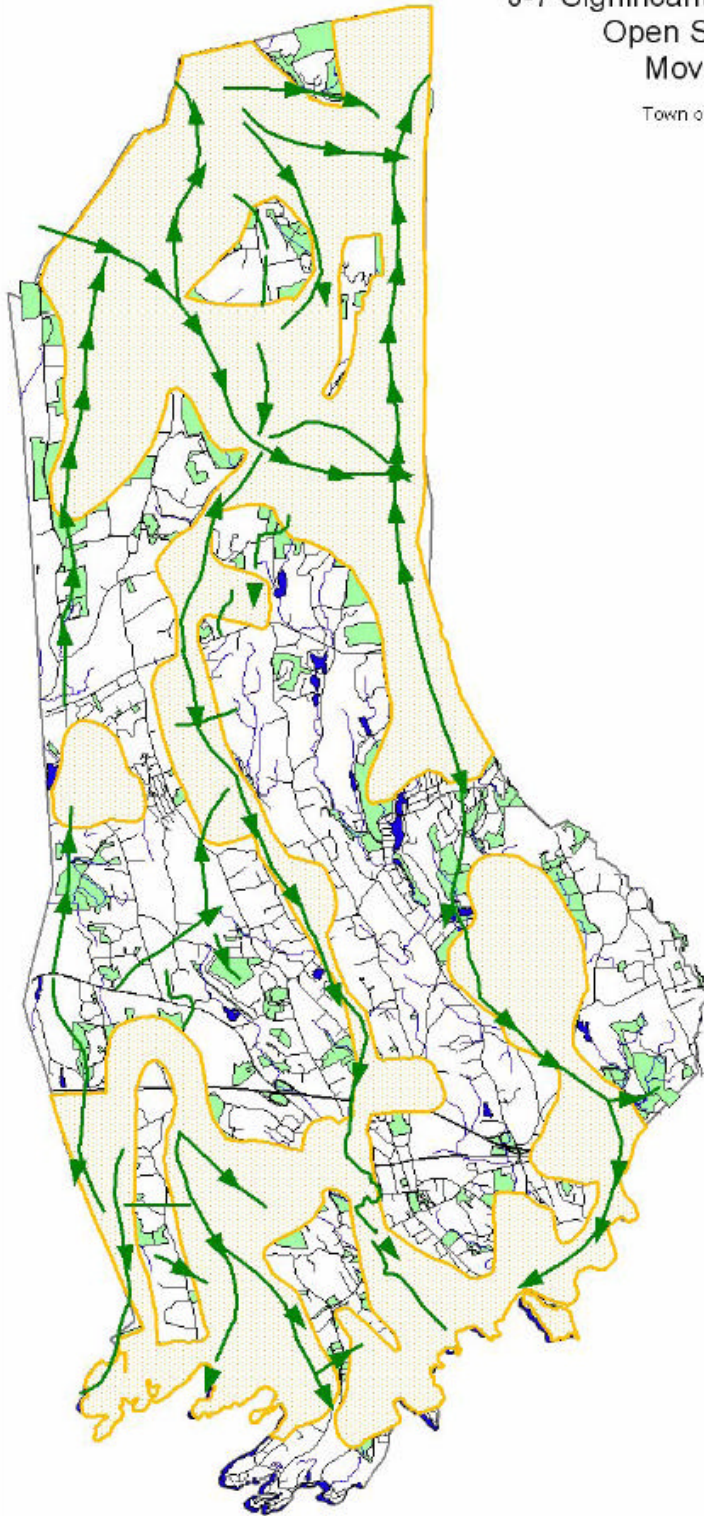

J-7 Significant Natural Resource Areas, Open Space, and Wildlife Movement Corridors

Town of Guilford, Connecticut

Source: Town of Guilford GIS, 2004.
Prepared by Leslie Kane

Scale: 1"=5,000'