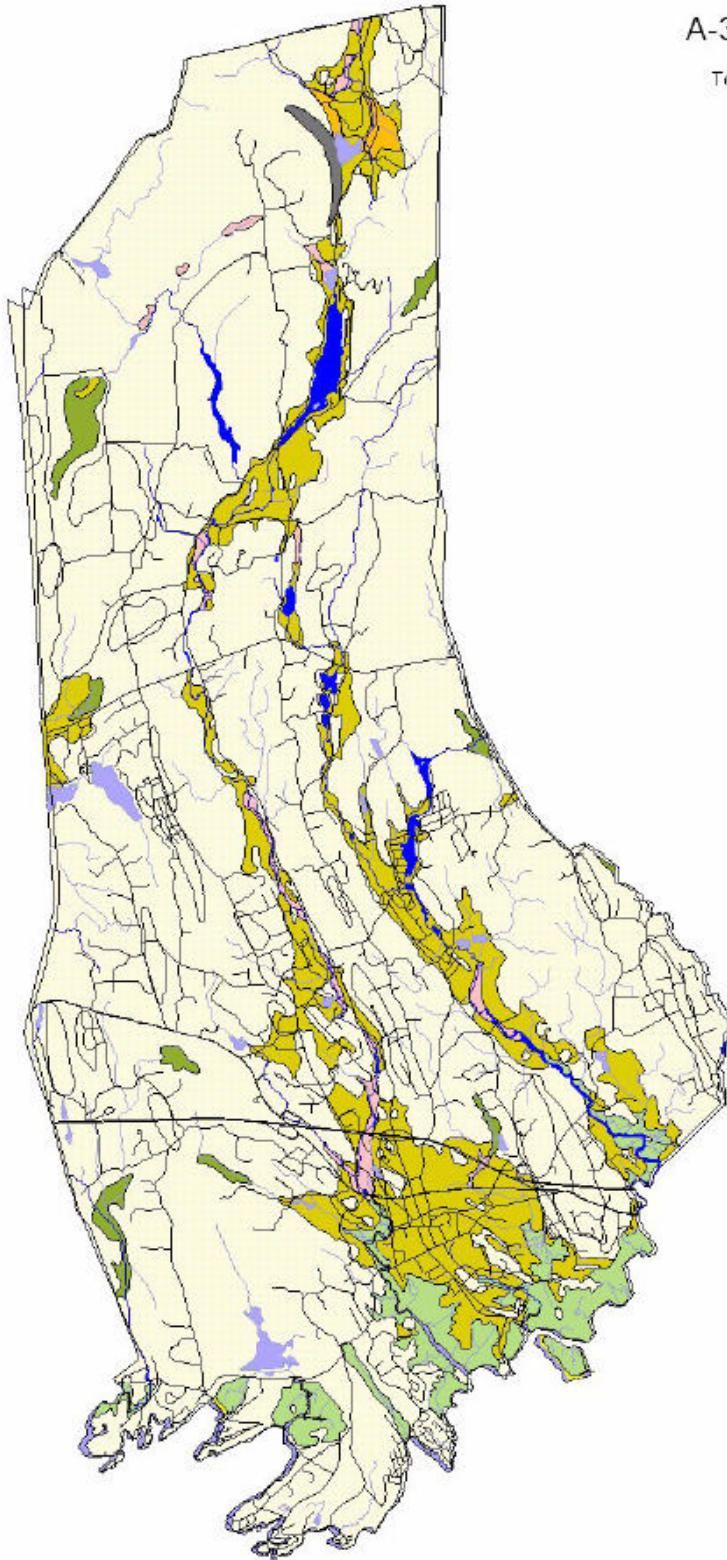

A-3 Surficial Materials

Town of Guilford, Connecticut

Legend

Simplified Surficial Materials Map

- Alluvium/Sand and Gravel
- Beach
- River
- Salt Marsh
- Sand and Gravel
- Swamp
- Talus
- Till
- Water Feature

Source: Town of Guilford GIS, 2004.
Prepared by Leslie Kane

Scale: 1"=5,000'